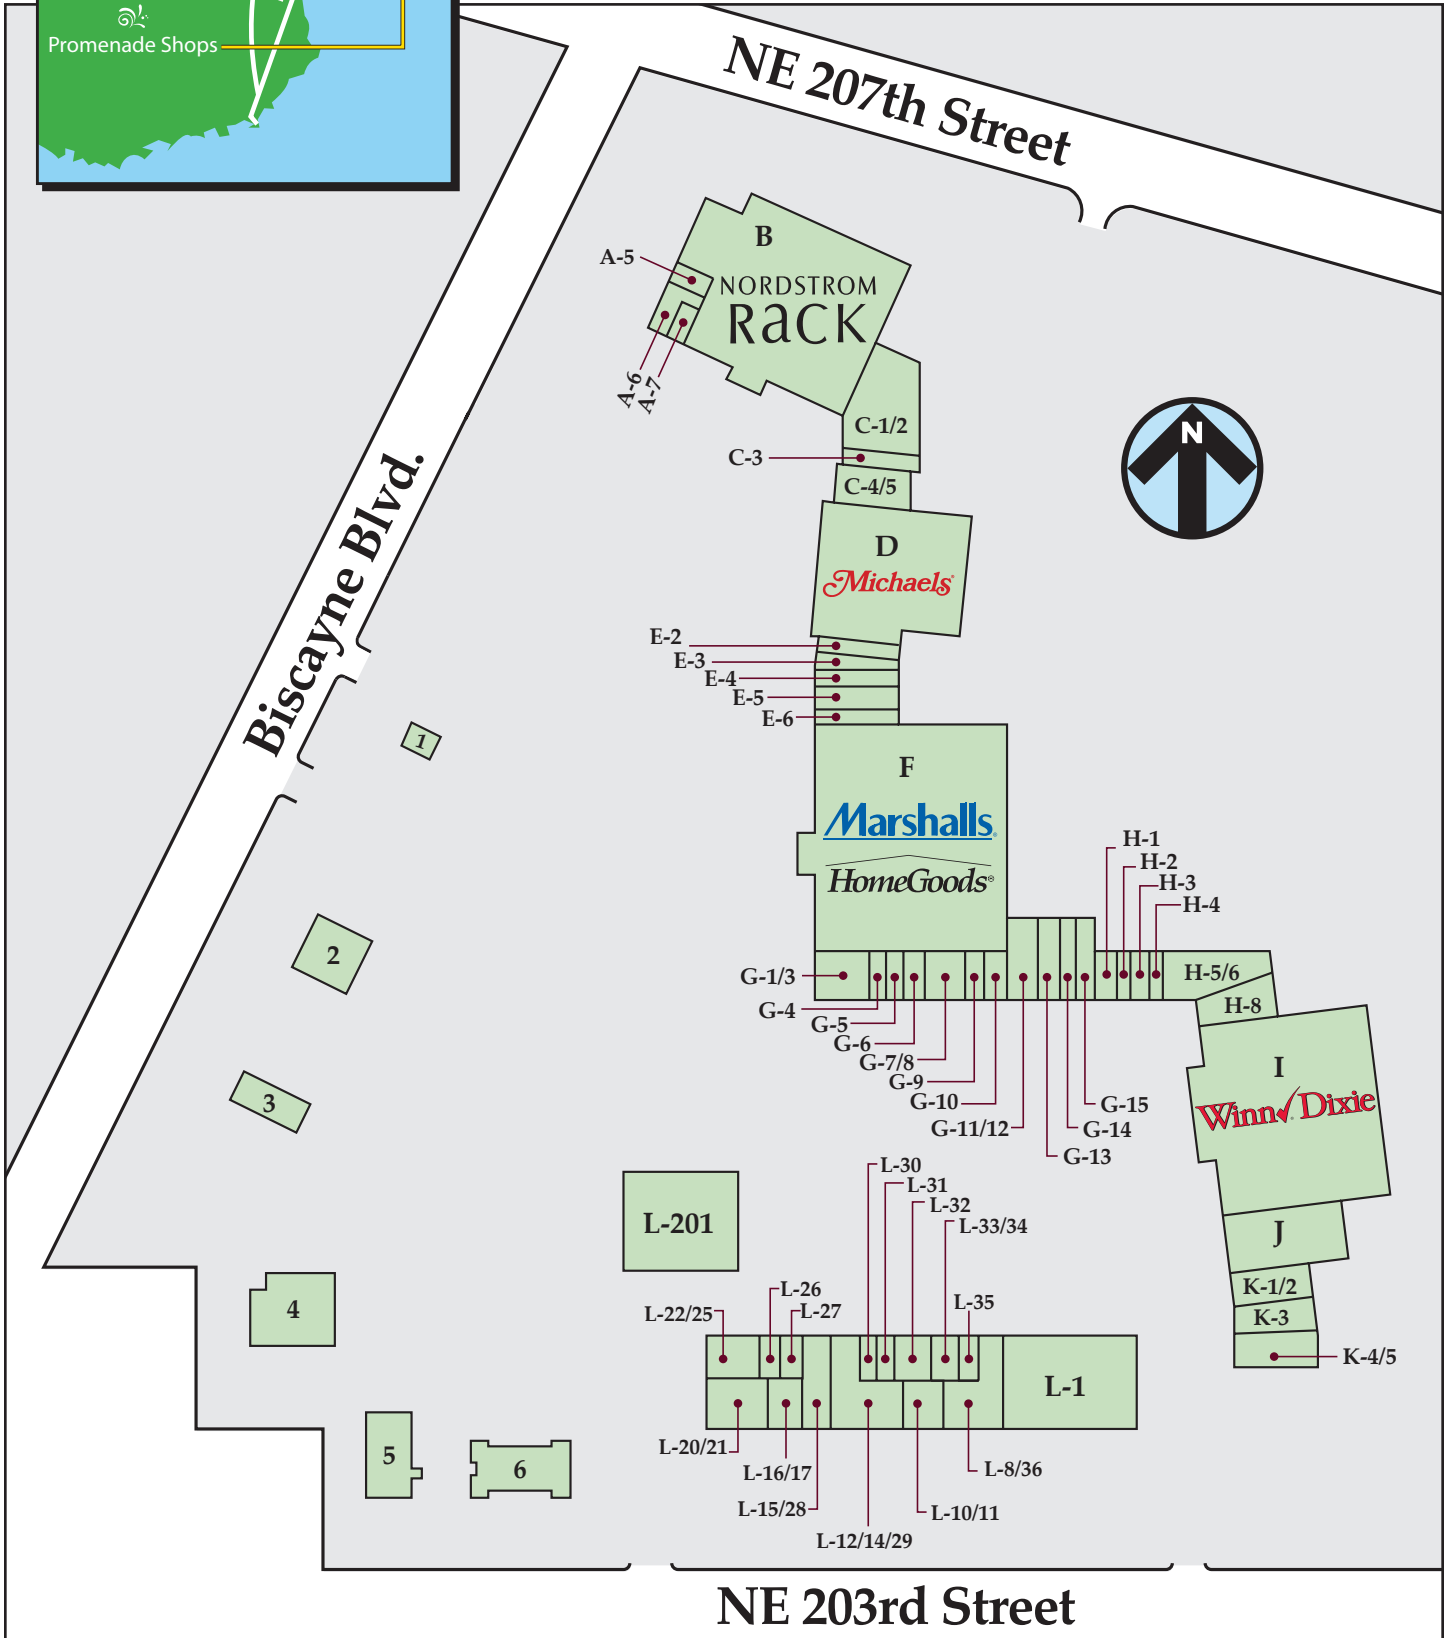

Located at the northeast corner of Biscayne Blvd. and Ives Dairy Road (NE 203rd Street)

For Leasing Information, contact us at 954-537-2700.

Promenade Shops

Biscayne Boulevard and Ives Dairy Road
Aventura, Miami-Dade County, FL 33180

291,281 (GLA) **Winn-Dixie** **Marshalls** NORDSTROM **1** RACK **Michaels**

Bay	Tenant	Sq. Footage	Bay	Tenant	Sq. Footage
1	Shell Gas Station	2,000	G-14	Power Smoothie	1,275
2	TD Bank	3,200	G-15	Jatem Boutique	1,700
3	Pollo Tropical	3,505	H-1	AA Family Medical Center	1,250
4	KLA Kids Learning Adventure	6,500	H-2	CPR Cell Phone Repair	750
5	Available	4,500	H-3	Mark's Quality Cleaners	1,000
6	Aventura Tire & Auto	6,500	H-4	Aventura Florist	750
A-5	Subway	1,000	H-5/6	Miami Dade College	2,250
A-6	D'Lites	1,200	H-8	Turnberry Int'l Realty	3,062
A-7	Vitamin World	800	I	Winn Dixie	35,922
B	Nordstrom Rack	34,707	J	Mia Cucina	7,500
C-1/2	Gallery Art	7,871	K-1/2	Asaka Japanese	3,000
C-3	Sprint	1,700	K-3	A Step Above Shoes	2,530
C-4	Massage Envy	3,400	K-4/5	Winn Dixie Liquor	3,400
D	Michaels Arts & Crafts	21,213	L-1	Chuck E. Cheese	14,000
E-2	Jessie's Boutique	1,275	L- 8/36	City Bikes	4,500
E-3	Supercuts	1,727	L- 10/11	Runner's Depot	2,285
E-4	The UPS Store	1,275	L-12/14/29	Fox's Ladies Apparel	5,000
E-5	Relax the Back Store	2,560	L-15/28	Learning Express	3,000
E-6	GameStop	1,280	L-16/17	Extreme Surfaces	1,570
F	Marshall's /Home Goods	48,385	L-18/21/201	Olympia Gym	15,914
G-1/3	Barrio Latino (coming soon)	3,500	L-22/L-25	Nini and Loli	3,465
G-4	Aventura Insurance	750	L-26	Juice & Java	1,013
G-5	Luxi Spa	780	L-27	Addiction	1,000
G-6	Aventura Chiropractic	1,220	L-30	Shoe Repair Plus	750
G-7/8	La Nouvelle Boulangerie	1,750	L-31	JDO Couture	1,000
G-9	Aventura Dental Group	1,250	L-32	Aventura Salon 21	1,925
G-10	Prudee's Wig Studio	750	L-33/34	Biotech Wellness Center	1,750
G-11/12	Sicilian Pizza	2,975	L-35	Snip-Its Kids' Haircuts	1,000
G-13	SoBlo	1,700			