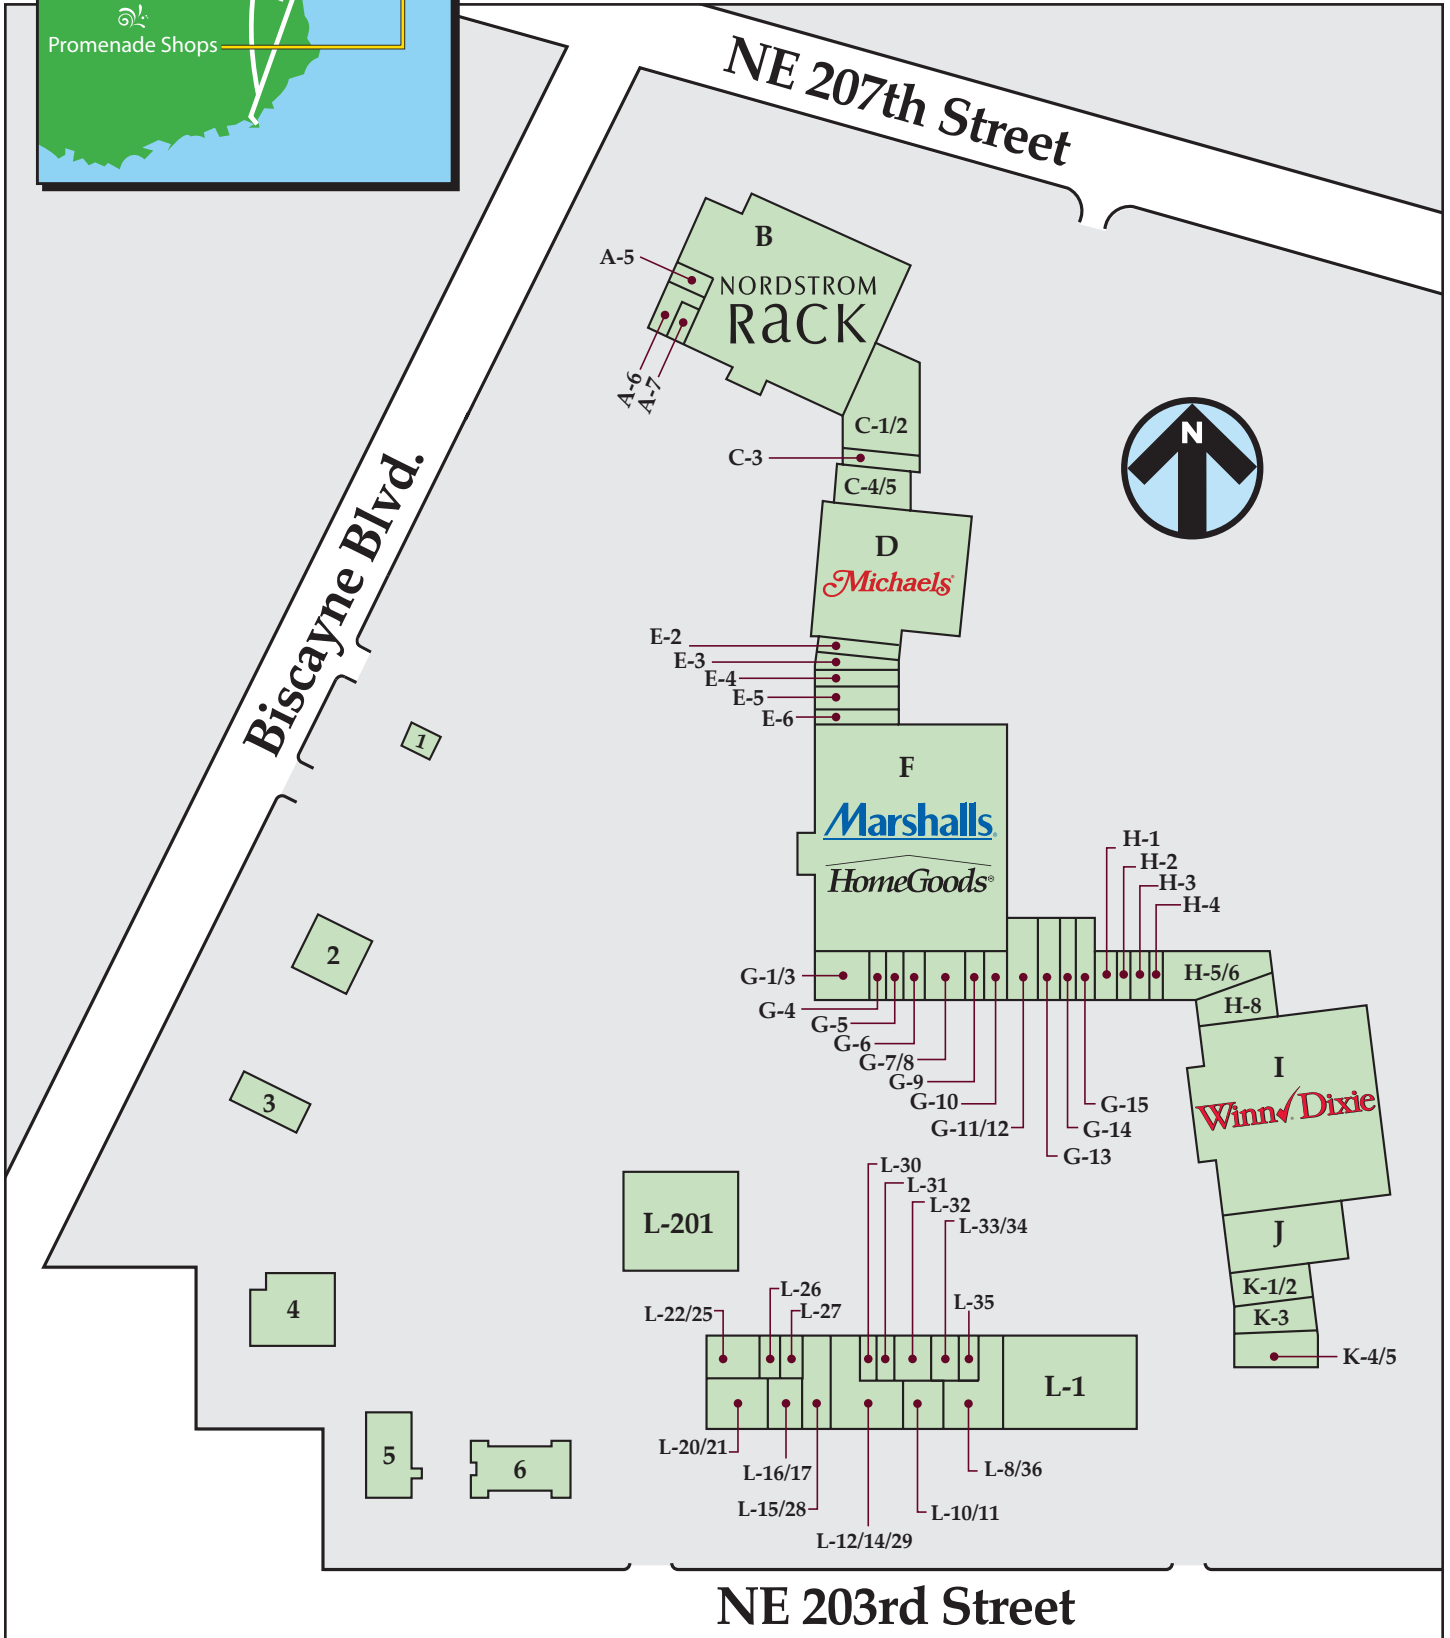

Located at the
 northeast corner
 of Biscayne Blvd.
 and Ives Dairy Road
 (NE 203rd Street)

For Leasing Information, contact us at 954-537-2700.

Promenade Shops

Biscayne Boulevard and Ives Dairy Road
Aventura, Miami-Dade County, FL 33180

291,834 (GLA) **Winn-Dixie** **Marshalls** **NORDSTROM** **1 RACK** **Michaels**

Bay	Tenant	Sq. Footage	Bay	Tenant	Sq. Footage
1	Shell Gas Station	2,000	G-14	Power Smoothie	1,275
2	TD Bank	3,200	G-15	Fetta Republic	1,700
3	Pollo Tropical	3,505	H-1	AA Family Medical Center	1,250
4	KLA Kids Learning Adventure	6,500	H-2	CPR Cell Phone Repair	750
5	Caring Hands Animal Hospital	4,500	H-3	Entonces Watch & Jewelry	1,000
6	Aventura Tire & Auto	6,500	H-4	Aventura Florist	750
A-5	Subway	1,000	H-5/6	Miami Dade College	2,250
A-6	D'Lites	1,200	H-8	One Sotheby's International Realty	3,062
A-7	Vitamin World	800	I	Winn Dixie	35,922
B	Nordstrom Rack	34,707	J	Mia Cucina	7,500
C-1/2	Gallery Art	7,871	K-1/2	Asaka Japanese	3,000
C-3	Sprint	1,700	K-3	A Step Above Shoes	2,530
C-4	Massage Envy	3,400	K-4/5	Winn Dixie Liquor	3,400
D	Michaels Arts & Crafts	21,213	L-1	Chuck E. Cheese	14,000
E-2	Jessie's Boutique	1,275	L- 8/36	City Bikes	4,500
E-3	Supercuts	1,727	L- 10/11	Available	2,285
E-4	The UPS Store	1,275	L-12/14/29	Fox's Ladies Apparel	5,000
E-5	Relax the Back Store	2,560	L-15/28	Learning Express	3,000
E-6	GameStop	1,280	L-16/17	Extreme Surfaces	1,570
F	Marshall's /Home Goods	48,385	L-18/21/201	Olympia Gym	15,914
G-1/3	Barrio Latino	3,500	L-22/L-25	Nini and Loli	3,465
G-4	Allstate Insurance	750	L-26	Juice & Java	1,013
G-5	Luxi Spa	780	L-27	Addiction	1,000
G-6	Aventura Chiropractic Care Center	1,220	L-30	Shoe Repair Plus	750
G-7/8	La Nouvelle Boulangerie	1,750	L-31	JDO Couture	1,000
G-9	Aventura Dental Group	1,250	L-32	Aventura Salon 21	1,925
G-10	Prudee's Wig Studio	750	L-33/34	Biotech Wellness Center	1,750
G-11/12	Sicilian Pizza	2,975	L-35	Snip-Its Kids' Haircuts	1,000
G-13	Verizon Wireless	1,700			