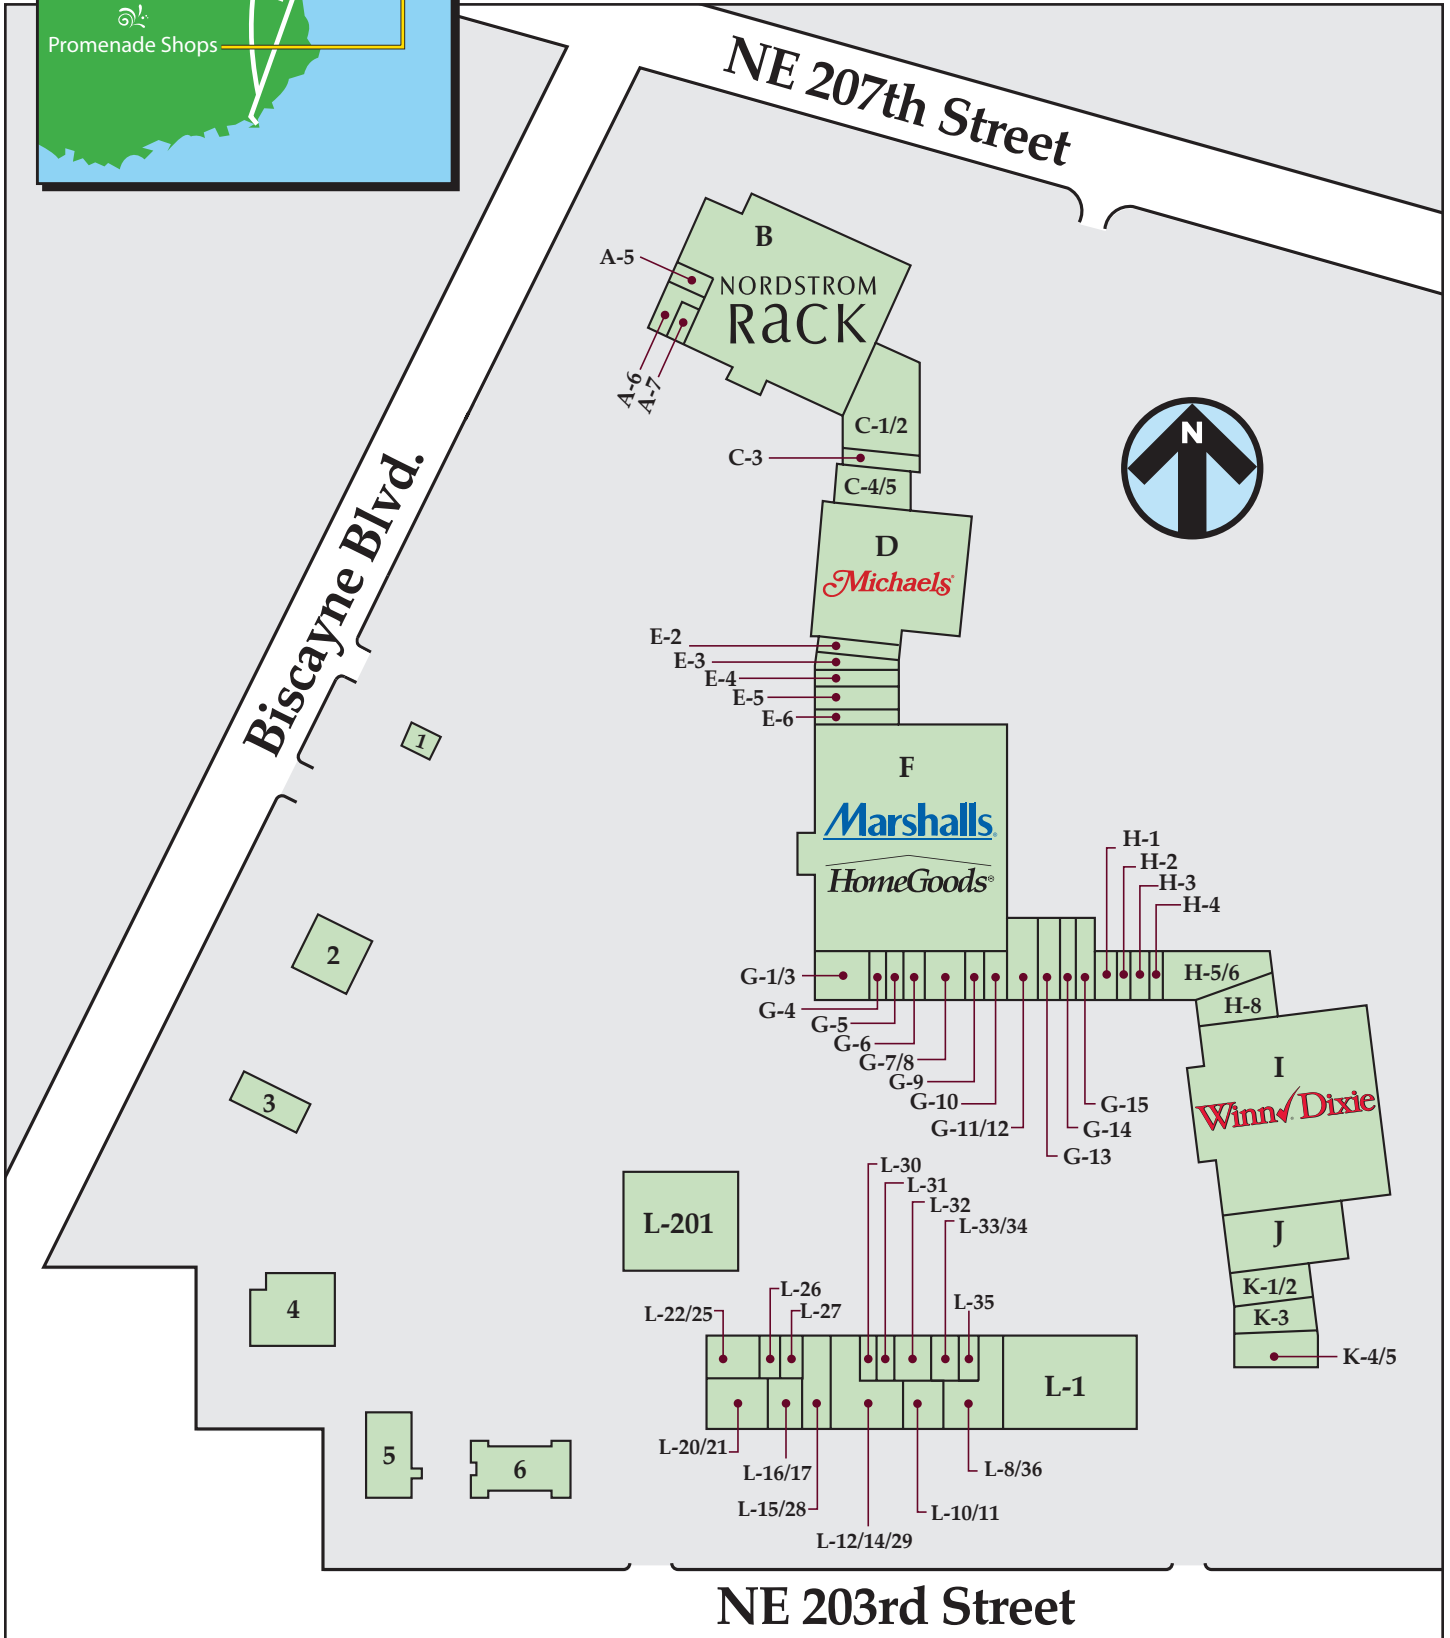

Located at the northeast corner of Biscayne Blvd. and Ives Dairy Road (NE 203rd Street)

For Leasing Information, contact us at 954-537-2700.

Promenade Shops

Biscayne Boulevard and Ives Dairy Road
Aventura, Miami-Dade County, FL 33180

291,834 (GLA) **Winn-Dixie** **Marshalls** NORDSTROM **1** RACK **Michaels**

Bay	Tenant	Sq. Footage	Bay	Tenant	Sq. Footage
1	Shell Gas Station	2,000	G-14	Power Smoothie	1,275
2	TD Bank	3,200	G-15	Fetta Republic	1,700
3	Pollo Tropical	3,505	H-1	AT&T (coming soon)	1,250
4	KLA Kids Learning Adventure	6,500	H-2	MagniFix Phone Repair	750
5	Caring Hands Animal Hospital	4,500	H-3	Entonces Watch & Jewelry	1,000
6	Aventura Tire & Auto	6,500	H-4	Aventura Florist	750
A-5	Subway	1,000	H-5/6	Miami Dade College	2,250
A-6	D'Lites	1,200	H-8	One Sotheby's Int'l Realty	3,062
A-7	Vitamin World	800	I	Winn Dixie	35,922
B	Nordstrom Rack	34,707	J	Mia Cucina	7,500
C-1/2	Gallery Art	7,871	K-1/2	Asaka Japanese	3,000
C-3	Sprint	1,700	K-3	A Step Above Shoes	2,530
C-4	Massage Envy	3,400	K-4/5	Winn Dixie Liquor	3,400
D	Michaels Arts & Crafts	21,213	L-1	Chuck E. Cheese	14,000
E-2	Jessie's Boutique	1,275	L- 8/36	City Bikes	4,500
E-3	Supercuts	1,727	L- 10/11	Damiani Italian Fashion for Men	2,285
E-4	The UPS Store	1,275	L-12/14/29	Fox's Ladies Apparel	5,000
E-5	Relax the Back Store	2,560	L-15/28	Learning Express	3,000
E-6	GameStop	1,280	L-16/17	Extreme Surfaces	1,570
F	Marshall's /Home Goods	48,385	L-18/21/201	Olympia Gym	15,914
G-1/3	Barrio Latino	3,500	L-22/L-25	Nini and Loli	3,465
G-4	Allstate Insurance	750	L-26	Juice & Java	1,013
G-5	Luxi Spa	780	L-27	Addiction	1,000
G-6	Aventura Chiropractic Care Center	1,220	L-30	Shoe Repair Plus	750
G-7/8	La Nouvelle Boulangerie	1,750	L-31	JDO Couture	1,000
G-9	Aventura Dental Group	1,250	L-32	Aventura Salon 21	1,925
G-10	Prudee's Wig Studio	750	L-33/34	Biotech Wellness Center	1,750
G-11/12	Sicilian Pizza	2,975	L-35	Snip-Its Kids' Haircuts	1,000
G-13	Verizon Wireless	1,700			