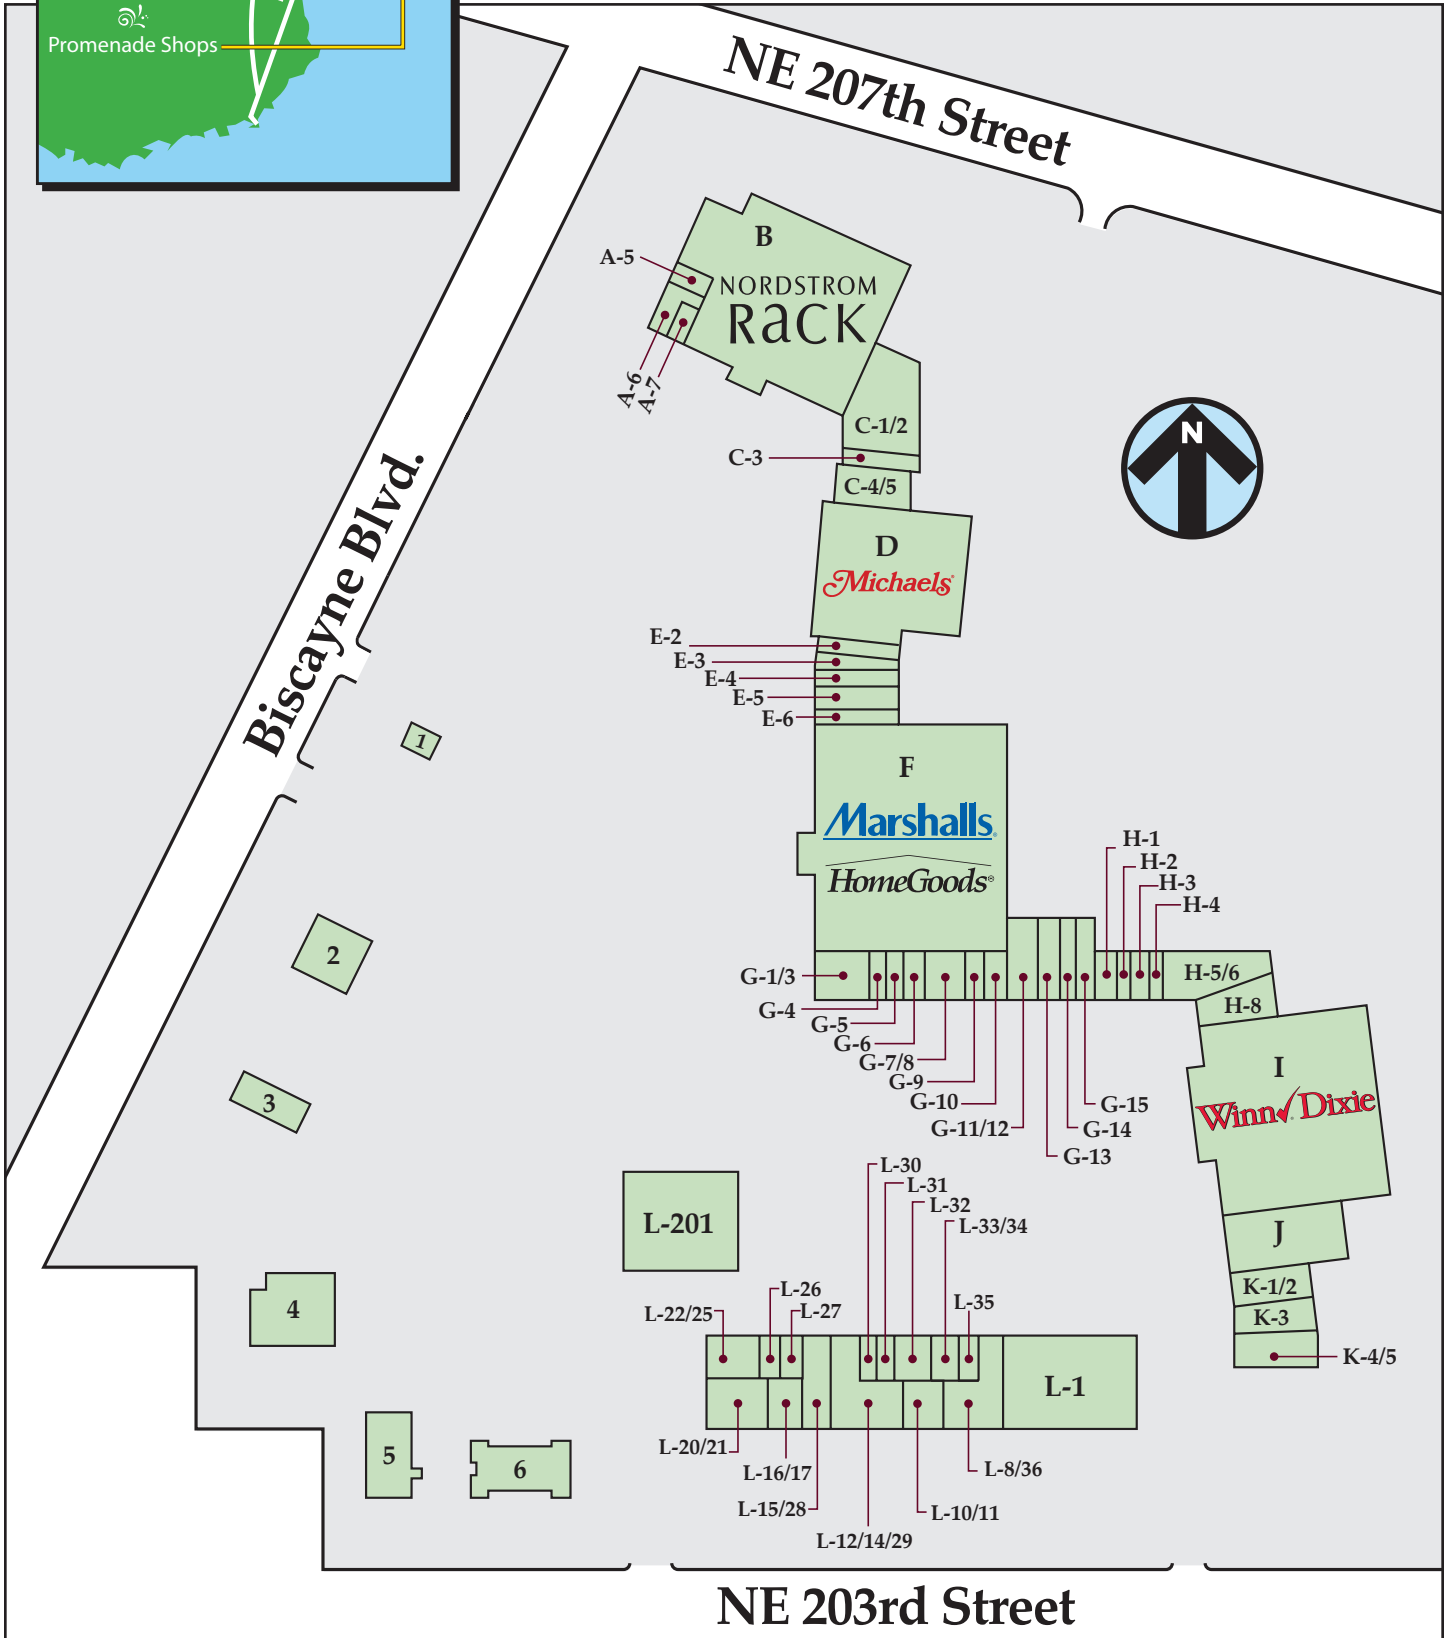

Located at the northeast corner of Biscayne Blvd. and Ives Dairy Road (NE 203rd Street)

For Leasing Information, contact us at 954-537-2700.

Promenade Shops

Biscayne Boulevard and Ives Dairy Road
Aventura, Miami-Dade County, FL 33180

291,834 (GLA) **Winn-Dixie** **Marshalls** NORDSTROM **1** RACK **Michaels**

Bay	Tenant	Sq. Footage	Bay	Tenant	Sq. Footage
1	Shell Gas Station	2,000	G-14	Power Smoothie	1,275
2	TD Bank	3,200	G-15	Available	1,700
3	Pollo Tropical	3,505	H-1	AA Family Medical Center	1,250
4	KLA Kids Learning Adventure	6,500	H-2	CPR Cell Phone Repair	750
5	Caring Hands Veterinary Group	4,500	H-3	Mark's Quality Cleaners	1,000
6	Aventura Tire & Auto	6,500	H-4	Aventura Florist	750
A-5	Subway	1,000	H-5/6	Miami Dade College	2,250
A-6	D'Lites	1,200	H-8	Turnberry Int'l Realty	3,062
A-7	Vitamin World	800	I	Winn Dixie	35,922
B	Nordstrom Rack	34,707	J	Mia Cucina	7,500
C-1/2	Gallery Art	7,871	K-1/2	Asaka Japanese	3,000
C-3	Sprint	1,700	K-3	A Step Above Shoes	2,530
C-4	Massage Envy	3,400	K-4/5	Winn Dixie Liquor	3,400
D	Michaels Arts & Crafts	21,213	L-1	Chuck E. Cheese	14,000
E-2	Jessie's Boutique	1,275	L- 8/36	City Bikes	4,500
E-3	Supercuts	1,727	L- 10/11	Runner's Depot	2,285
E-4	The UPS Store	1,275	L-12/14/29	Fox's Ladies Apparel	5,000
E-5	Relax the Back Store	2,560	L-15/28	Learning Express	3,000
E-6	GameStop	1,280	L-16/17	Extreme Surfaces	1,570
F	Marshall's /Home Goods	48,385	L-18/21/201	Olympia Gym	15,914
G-1/3	Barrio Latino	3,500	L-22/L-25	Nini and Loli	3,465
G-4	Aventura Insurance	750	L-26	Juice & Java	1,013
G-5	Luxi Spa	780	L-27	Addiction	1,000
G-6	Aventura Chiropractic	1,220	L-30	Shoe Repair Plus	750
G-7/8	La Nouvelle Boulangerie	1,750	L-31	JDO Couture	1,000
G-9	Aventura Dental Group	1,250	L-32	Aventura Salon 21	1,925
G-10	Prudee's Wig Studio	750	L-33/34	Biotech Wellness Center	1,750
G-11/12	Sicilian Pizza	2,975	L-35	Snip-Its Kids' Haircuts	1,000
G-13	Verizon Wireless	1,700			