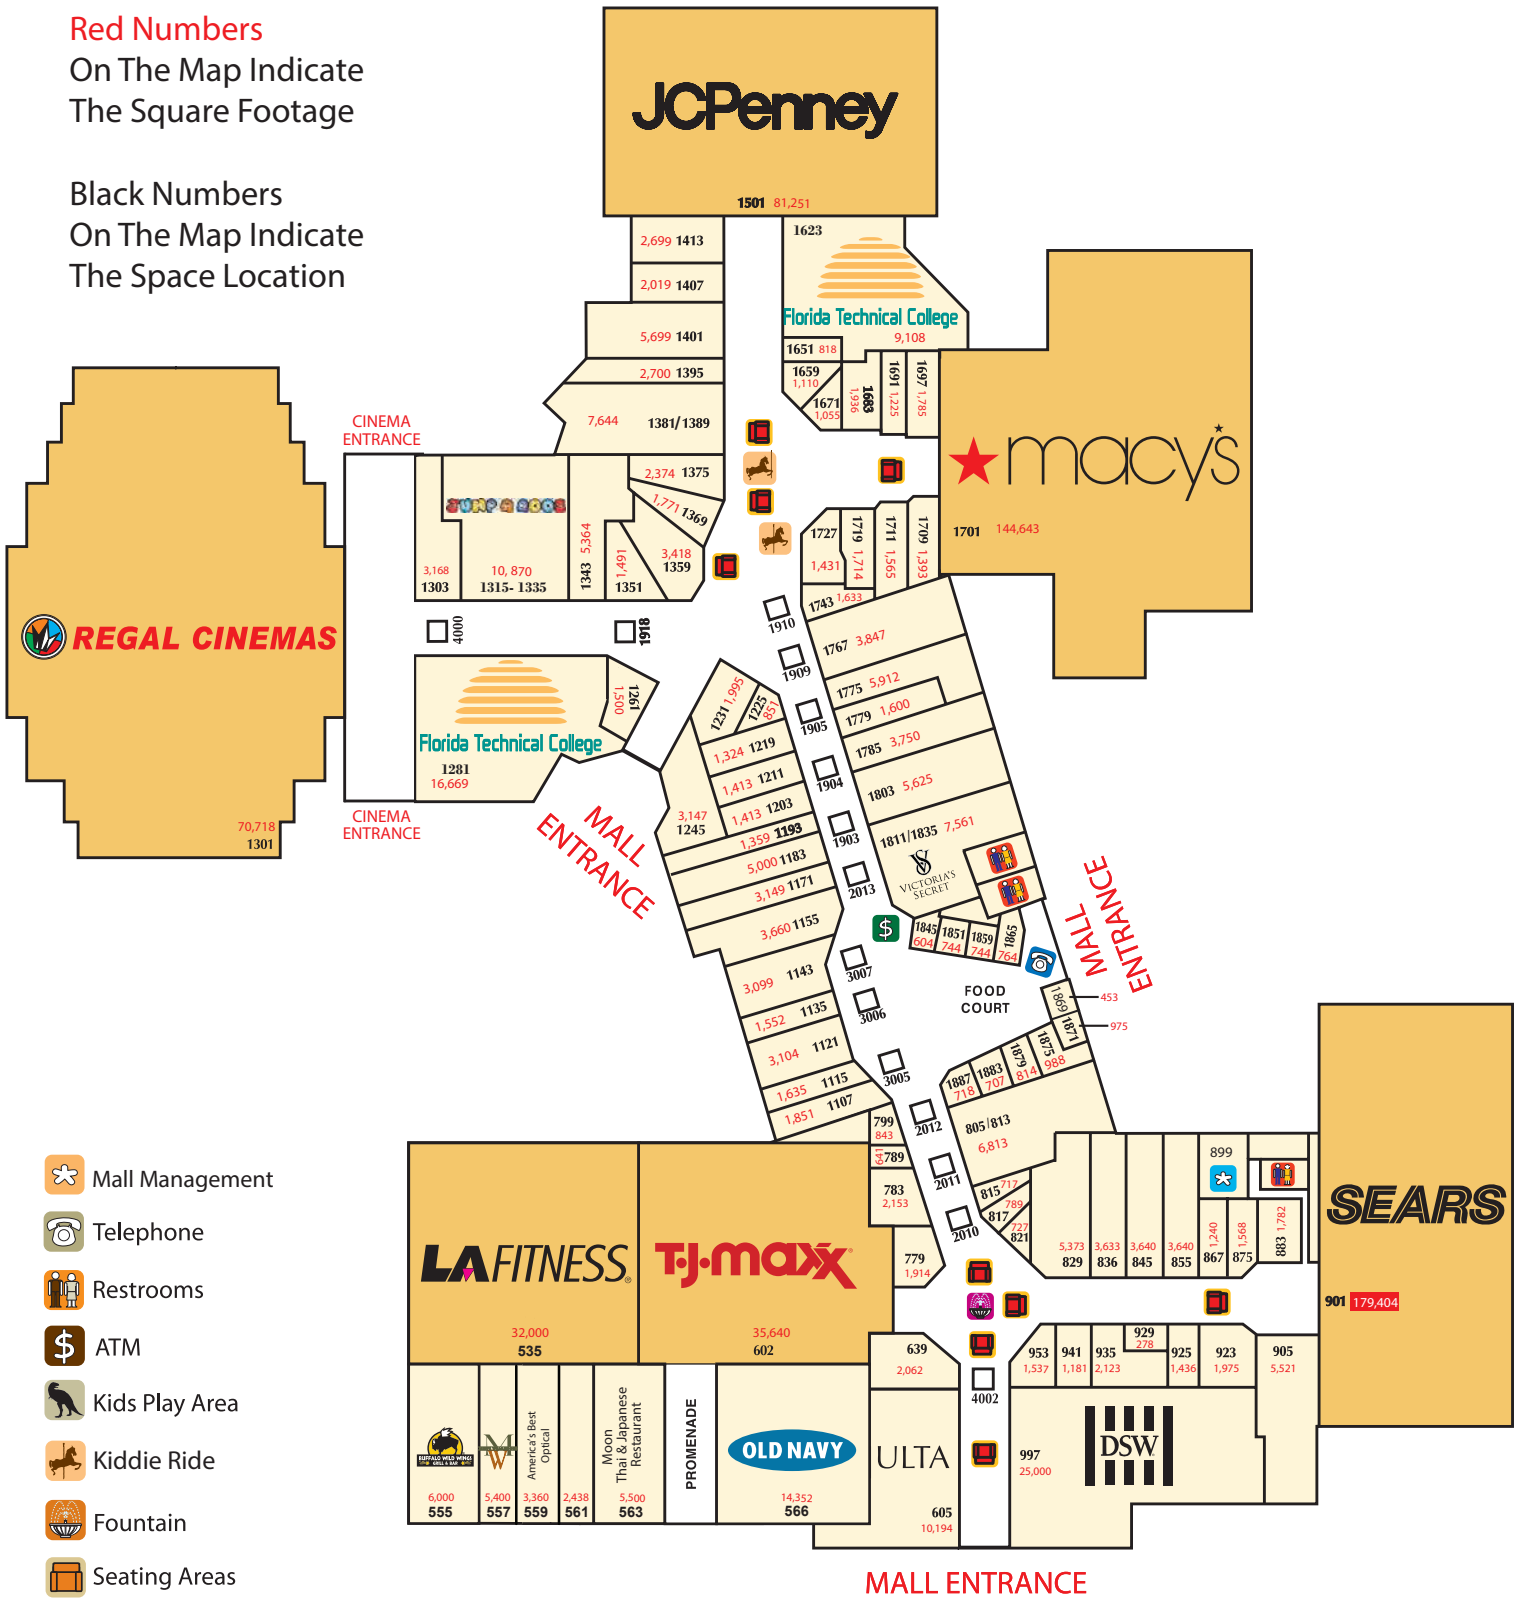

Red Numbers

On The Map Indicate
The Square Footage

Black Numbers

On The Map Indicate
The Space Location

- Mall Management
- Telephone
- Restrooms
- ATM
- Kids Play Area
- Kiddie Ride
- Fountain
- Seating Areas
- Kiosks