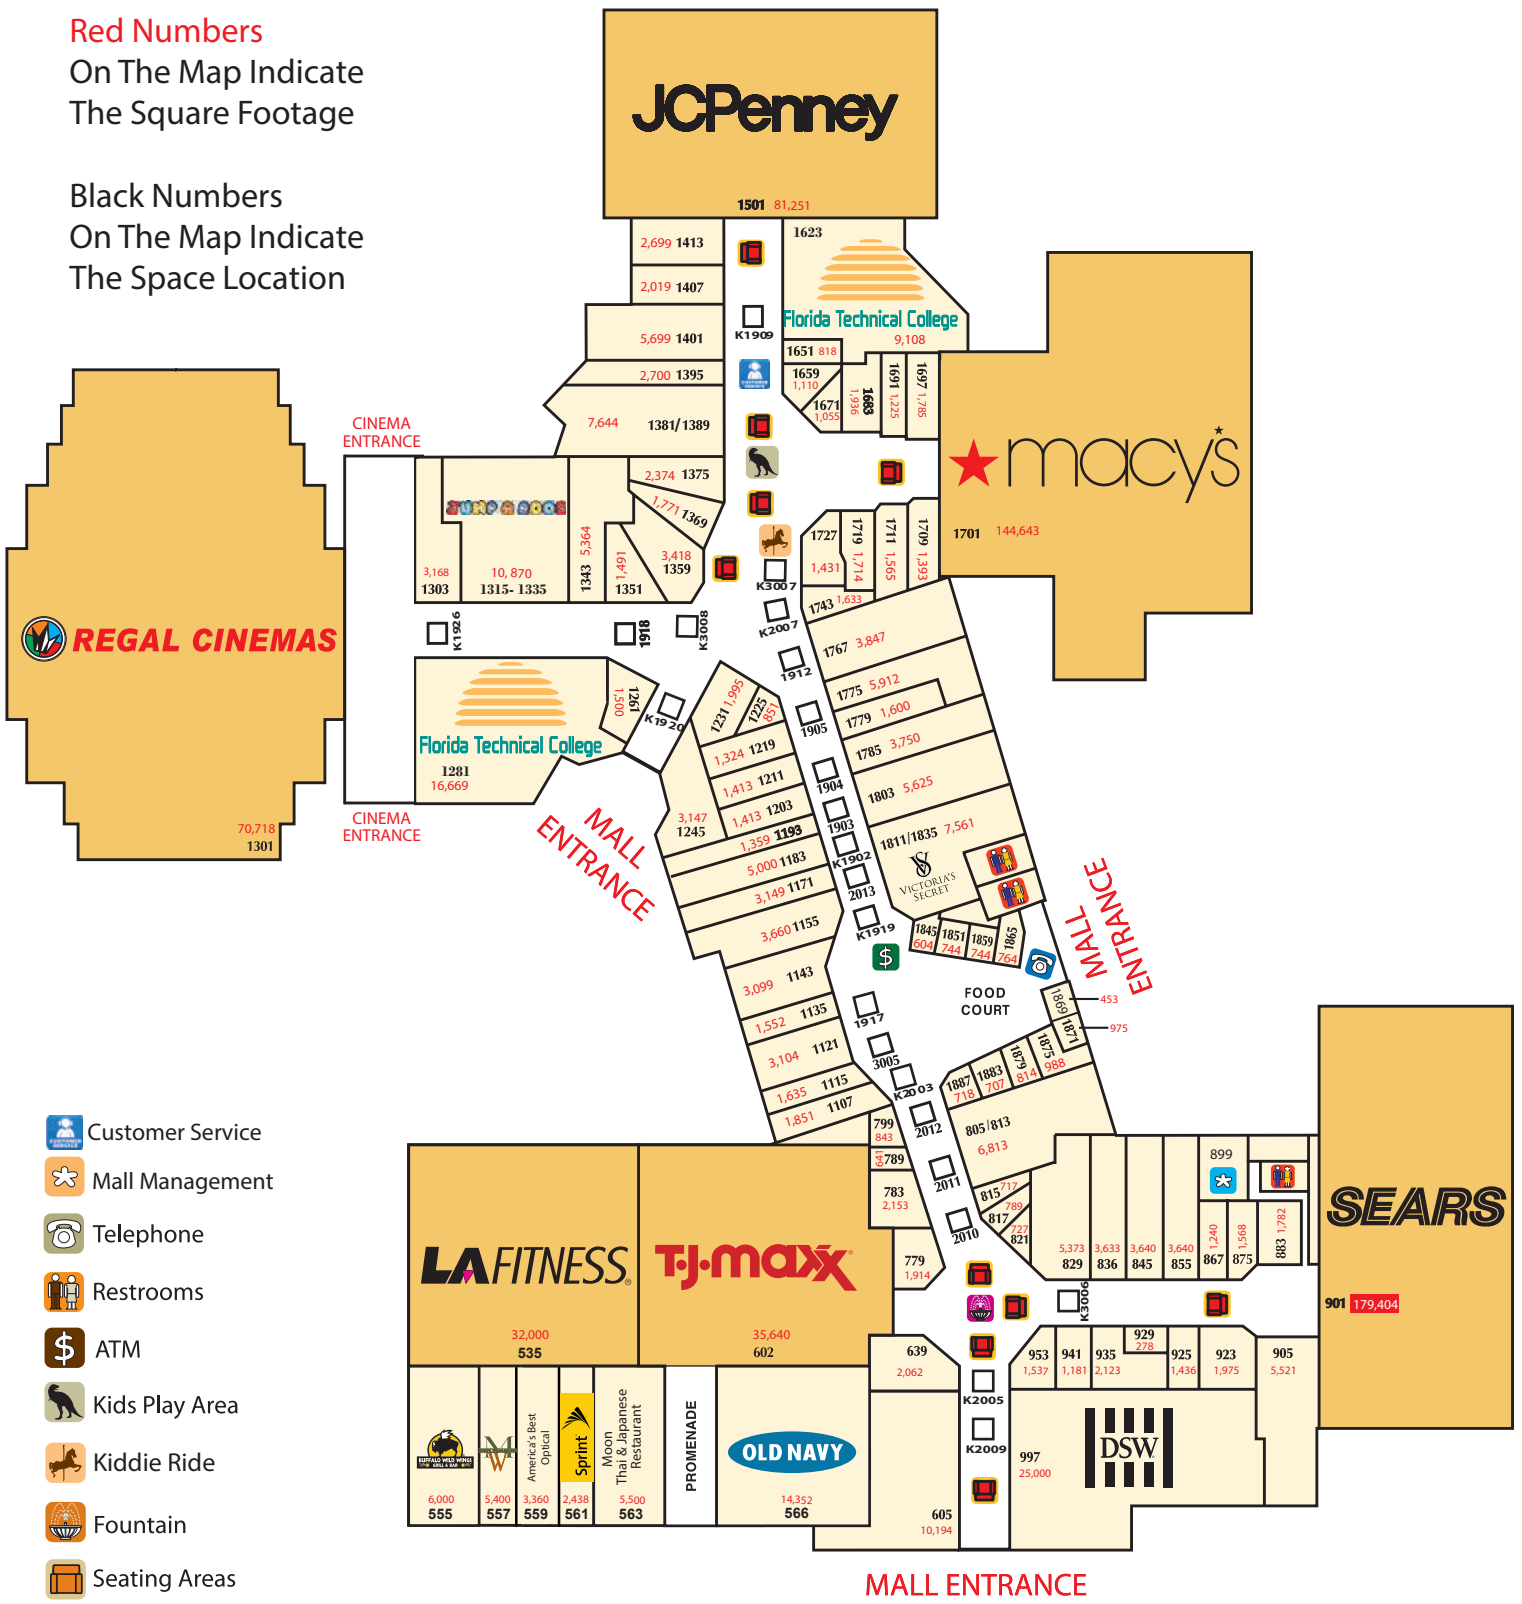

Red Numbers

On The Map Indicate
The Square Footage

Black Numbers

On The Map Indicate
The Space Location

- Customer Service
- Mall Management
- Telephone
- Restrooms
- ATM
- Kids Play Area
- Kiddie Ride
- Fountain
- Seating Areas
- Kiosks