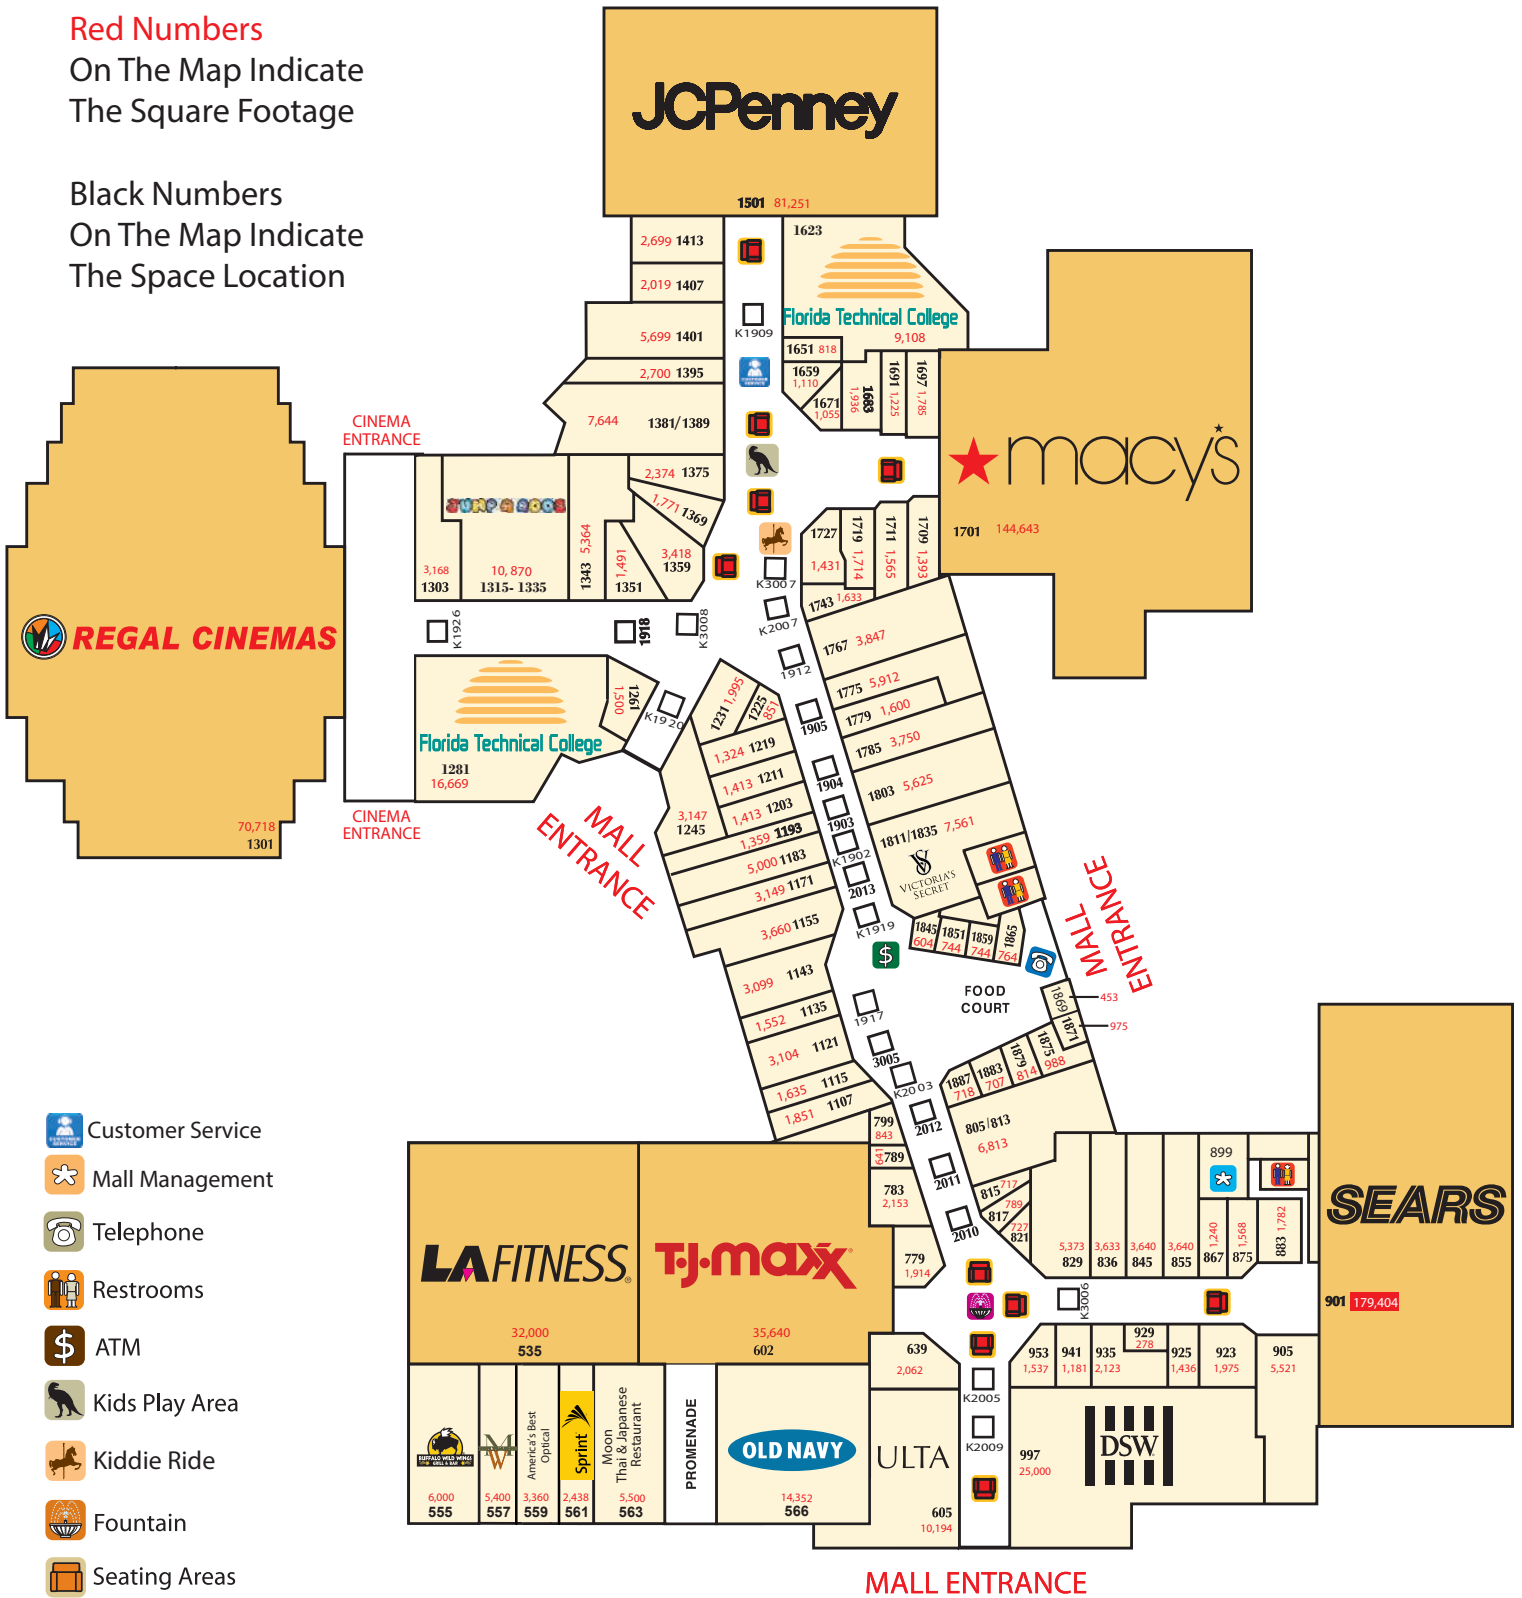

Red Numbers

On The Map Indicate
The Square Footage

Black Numbers

On The Map Indicate
The Space Location

- Customer Service
- Mall Management
- Telephone
- Restrooms
- ATM
- Kids Play Area
- Kiddie Ride
- Fountain
- Seating Areas
- Kiosks