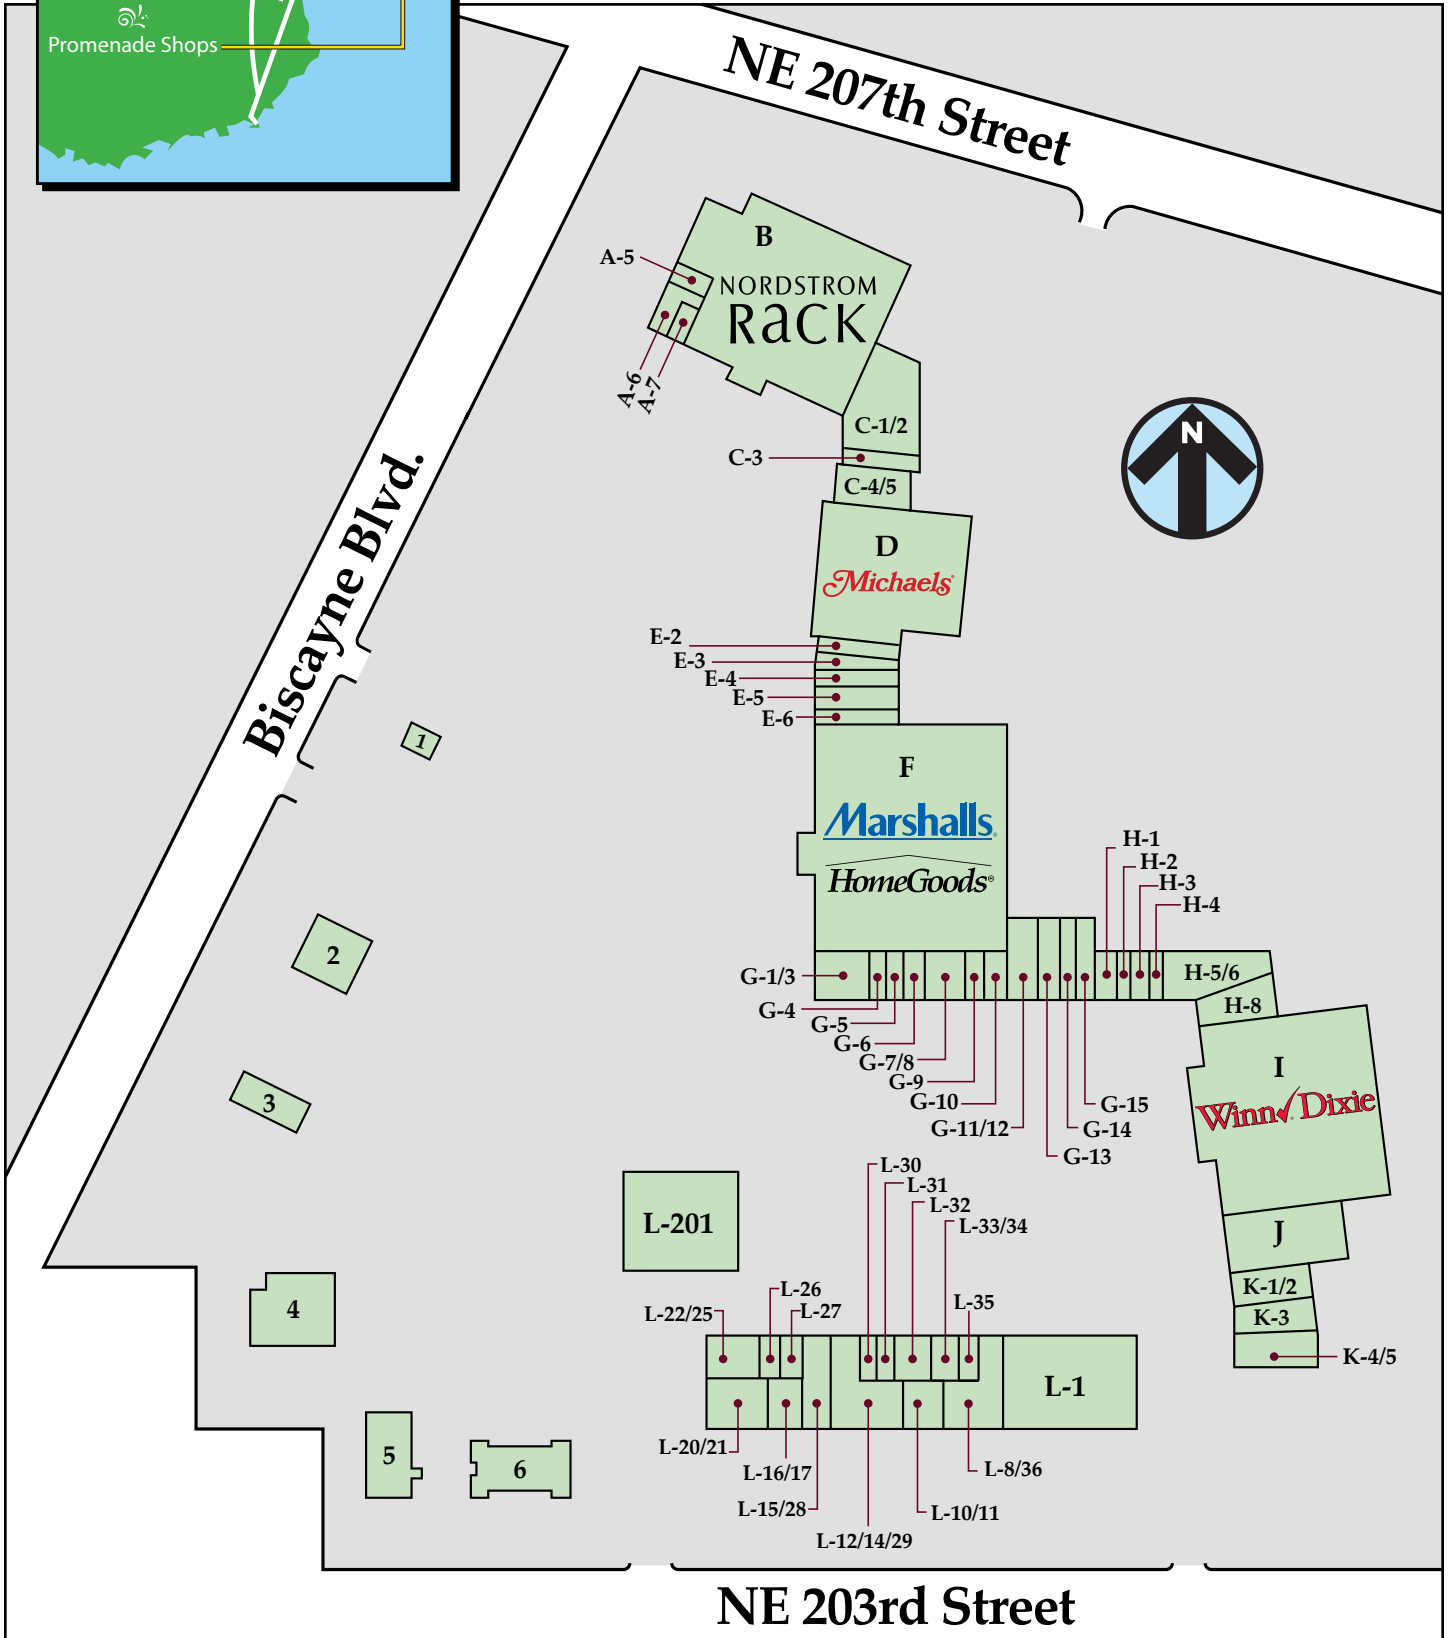

# Promenade Shops

Biscayne Boulevard and Ives Dairy Road  
Aventura, Miami-Dade County, FL 33180

Parking: 1,624 + Spaces

Traffic: Over 100,000 + cars per day

Population: 376,499 + within 5 miles

Average Household Income:  
\$63,217 within 5 miles / \$89,168 within 1 mile

Median Age: 41 years within 5 miles

291,834 (GLA) **Winn-Dixie** **Marshalls** NORDSTROM **1** RACK **Michaels**

Bay	Tenant	Sq. Footage	Bay	Tenant	Sq. Footage
1	Shell Gas Station	2,000	G-14	Power Smoothie	1,275
2	Available	3,200	G-15	Fetta Republic	1,700
3	Pollo Tropical	3,505	H-1	AT&T	1,250
4	KLA Kids Learning Adventure	6,500	H-2	Pru-Dee's Wig Studio	750
5	Caring Hands Animal Hospital	4,500	H-3	Entonces Watch & Jewelry	1,000
6	Available	6,500	H-4	Available	750
A-5	Subway	1,000	H-5/6	Miami Dade College	2,250
A-6	D'Lites	1,200	H-8	Quest Diagnostics(coming soon)	3,062
A-7	Vitamin World	800	I	Winn Dixie	35,922
B	Nordstrom Rack	34,707	J	Mia Cucina	7,500
C-1/2	Gallery Art	7,871	K-1/2	Asaka Japanese	3,000
C-3	Available	1,700	K-3	A Step Above Shoes	2,530
C-4	Massage Envy	3,400	K-4/5	Winn Dixie Liquor	3,400
D	Michaels Arts & Crafts	21,213	L-1	Chuck E. Cheese	14,000
E-2	Jessie's Boutique	1,275	L- 8/36	City Bikes	4,500
E-3	Supercuts	1,727	L- 10/11	Available	2,285
E-4	The UPS Store	1,275	L-12/14/29	Fox's Ladies Apparel	5,000
E-5	Relax the Back Store	2,560	L-15/28	Learning Express	3,000
E-6	Available	1,280	L-16/17	Available	1,570
F	Marshall's /Home Goods	48,385	L-18/21/201	Olympia Gym	15,914
G-1/3	Barrio Latino	3,500	L-22/L-25	Nini and Loli	3,465
G-4	LD Insurance & Financial Agency	750	L-26	Juice & Java	1,013
G-5	Luxi Spa	780	L-27	Available	1,000
G-6	Aventura Chiropractic Care Center	1,220	L-30	Shoe Repair Plus	750
G-7/8	La Nouvelle Boulangerie	1,750	L-31	JDO Couture	1,000
G-9	Aventura Dental Group	1,250	L-32	Aventura Salon 21	1,925
G-10	Tina's Beauty Atelier	750	L-33/34	Biotech Wellness Center	1,750
G-11/12	Sicilian Pizza	2,975	L-35	Snip-Its Kids' Haircuts	1,000
G-13	Verizon Wireless	1,700			